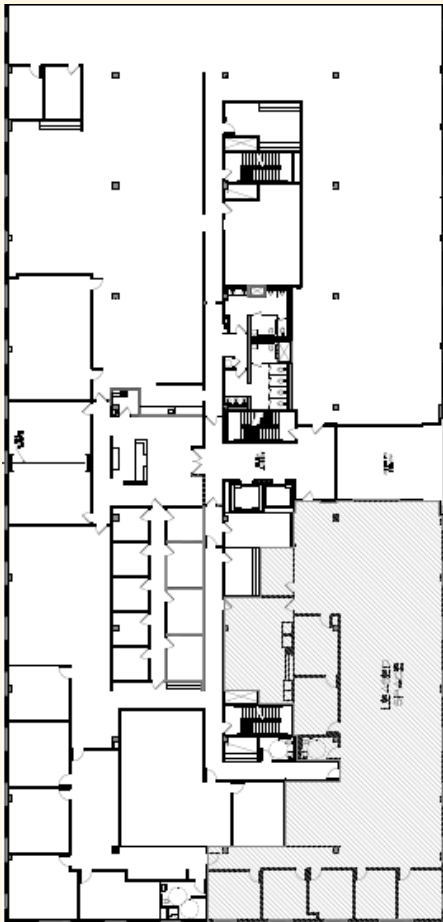

WESTLAKE CORPORATE CENTER I

9119 CORPORATE LAKE DRIVE, TAMPA, FLORIDA 33634

SUITE 200

- 15,000 TO 29,000 RSF
- $ 23.00 / RSF FULL SERVICE
- SIGNAGE OPPORTUNITIES
- SYSTEMS FURNITURE AVAILABLE
- LARGE TRAINING ROOM
- LARGE KITCHEN / BREAK ROOM
- SECURITY SYSTEM IN PLACE