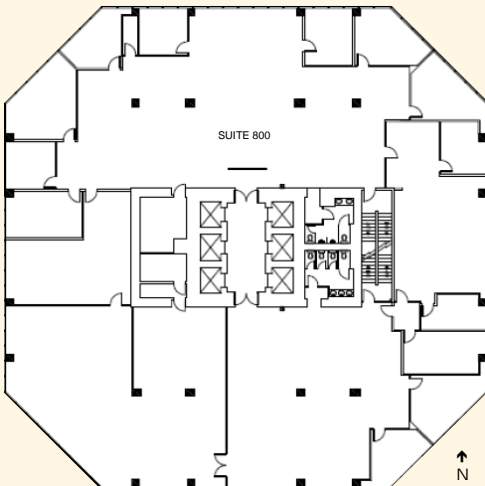

OSPREY REAL ESTATE SERVICES
A MEMBER OF THE OSPREY FAMILY OF COMPANIES

REAL ESTATE
MANAGEMENT
INVESTMENT
RECREATION

WENDY GIFFIN / CATHY STERRETT
727.894.2525
WWW.OSPREYNORTHBAY.COM