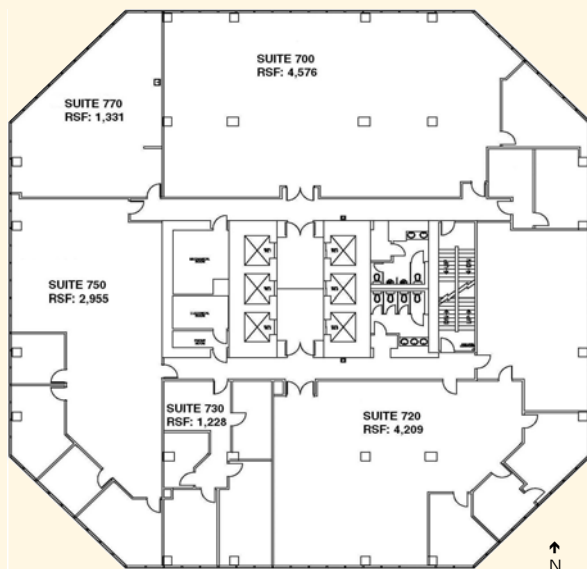

OSPREY REAL ESTATE SERVICES
A MEMBER OF THE OSPREY FAMILY OF COMPANIES

REAL ESTATE
MANAGEMENT
INVESTMENT
RECREATION

WENDY GIFFIN / CATHY STERRETT
727.894.2525
WWW.OSPREYNORTHBAY.COM