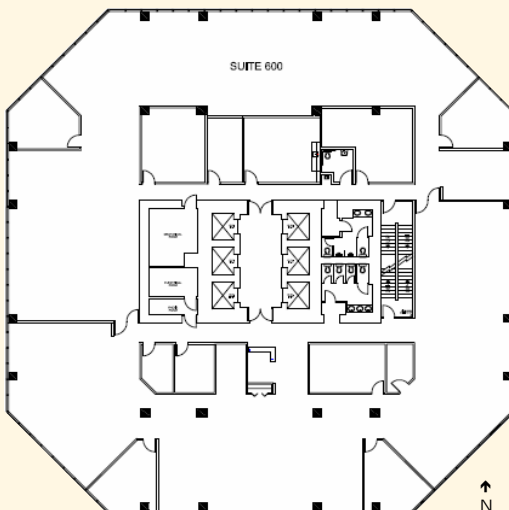

OSPREY REAL ESTATE SERVICES
A MEMBER OF THE OSPREY FAMILY OF COMPANIES

REAL ESTATE
MANAGEMENT
INVESTMENT
RECREATION

WENDY GIFFIN / CATHY STERRETT
727.894.2525
WWW.OSPREYNORTHBAY.COM