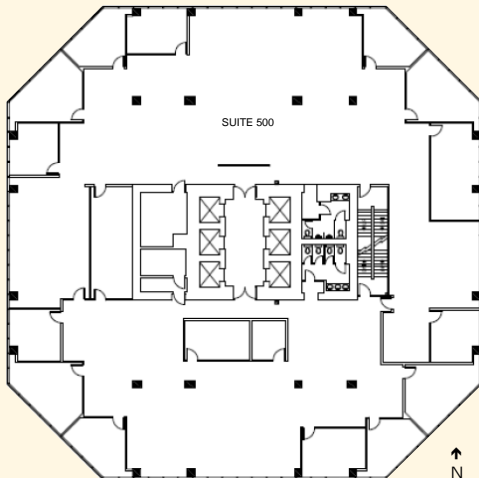

OSPREY REAL ESTATE SERVICES
A MEMBER OF THE OSPREY FAMILY OF COMPANIES

REAL ESTATE
MANAGEMENT
INVESTMENT
RECREATION

WENDY GIFFIN / CATHY STERRETT
727.894.2525
WWW.OSPREYNORTHBAY.COM