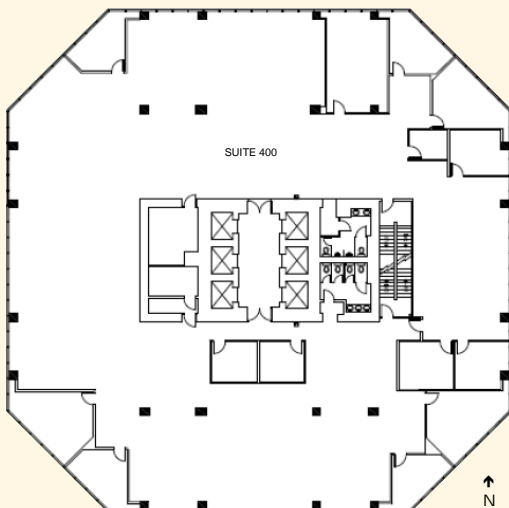

OSPREY REAL ESTATE SERVICES
A MEMBER OF THE OSPREY FAMILY OF COMPANIES

REAL ESTATE
MANAGEMENT
INVESTMENT
RECREATION

WENDY GIFFIN / CATHY STERRETT
727.894.2525
WWW.OSPREYNORTHBAY.COM