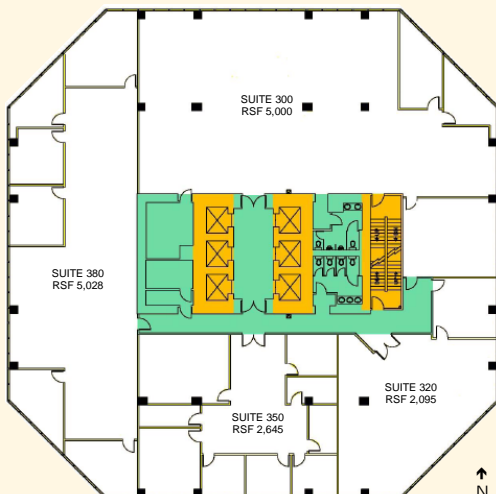

OSPREY REAL ESTATE SERVICES
A MEMBER OF THE OSPREY FAMILY OF COMPANIES

REAL ESTATE
MANAGEMENT
INVESTMENT
RECREATION

WENDY GIFFIN / CATHY STERRETT
727.894.2525
WWW.OSPREYNORTHBAY.COM