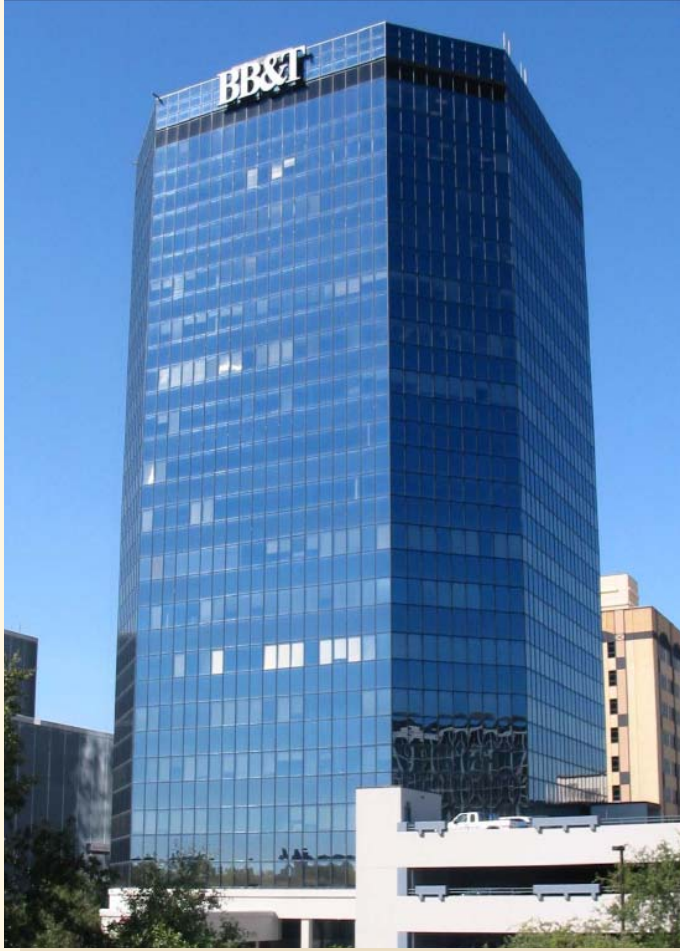

FIRST CENTRAL TOWER

360 CENTRAL AVENUE, ST. PETERSBURG, FLORIDA 33701

SUITE 200

- 5,919 RENTABLE SQUARE FEET
- $23.00 / RSF FULL SERVICE
- DOUBLE DOOR ENTRY OFF OF THE ELEVATOR LOBBY
- BUILD TO SUIT
- GREAT STREET VIEWS
- CAN BE EXPANDED TO 97,011 CONTIGUOUS RENTABLE SQUARE FEET