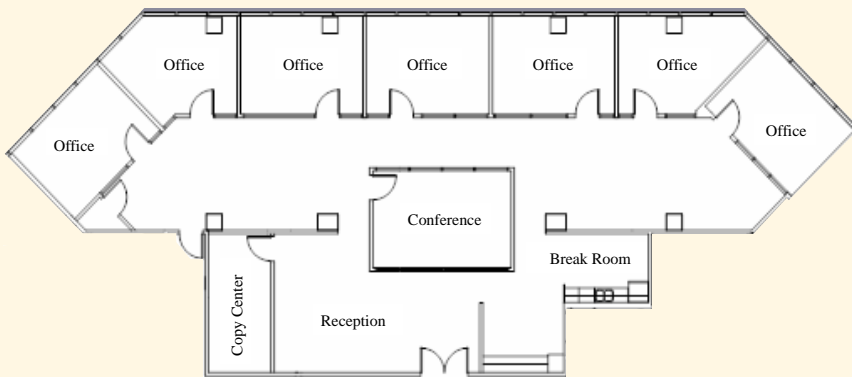

OSPREY REAL ESTATE SERVICES
A MEMBER OF THE OSPREY FAMILY OF COMPANIES

REAL ESTATE
MANAGEMENT
INVESTMENT
RECREATION

WENDY GIFFIN / CATHY STERRETT
727.894.2525
WWW.OSPREYNORTHBAY.COM