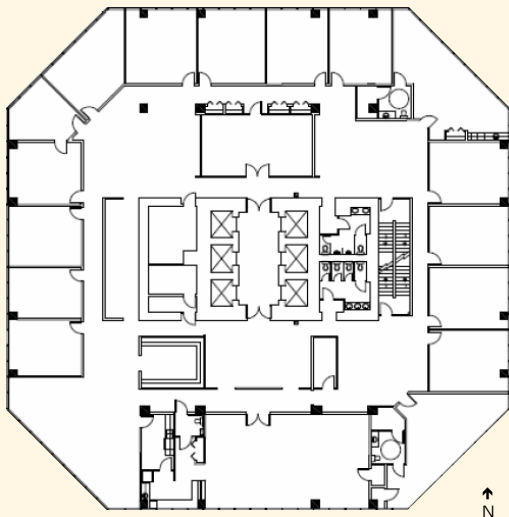

OSPREY REAL ESTATE SERVICES
A MEMBER OF THE OSPREY FAMILY OF COMPANIES

REAL ESTATE
MANAGEMENT
INVESTMENT
RECREATION

WENDY GIFFIN / CATHY STERRETT
727.894.2525
WWW.OSPREYNORTHBAY.COM