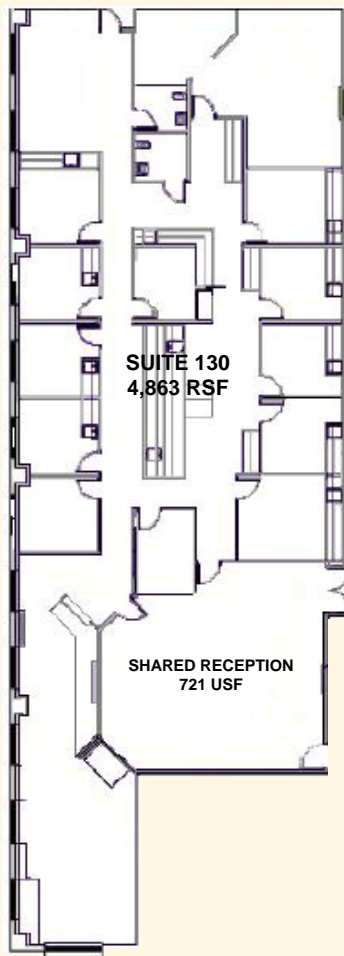

CASTILLE AT CARILLON

400 & 450 CARILLON PARKWAY, ST. PETERSBURG, FLORIDA 33716