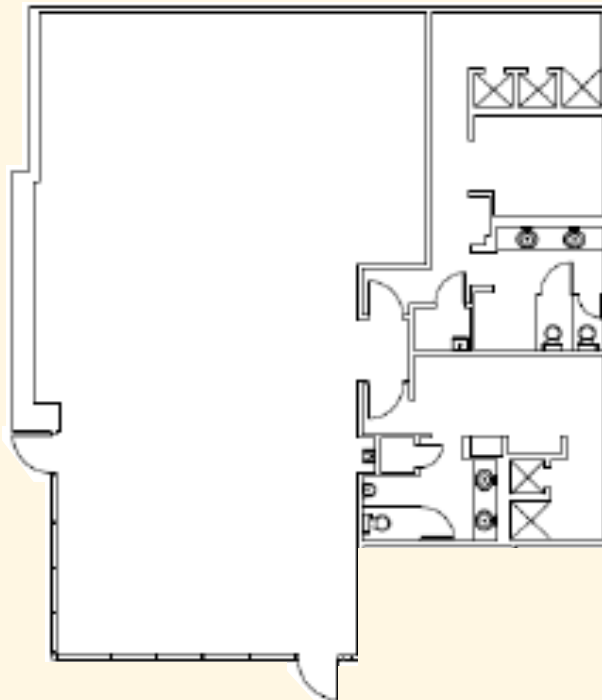

PALM COURT AT HIDDEN RIVER

8600 HIDDEN RIVER PARKWAY, TAMPA, FLORIDA 33637

SUITE 750

- 2,648 RENTABLE SQUARE FEET
- $9.00 / RSF MODIFIED GROSS
- LARGE BATHROOMS WITH SHOWERS
- GREAT FOR HEALTH CLUB