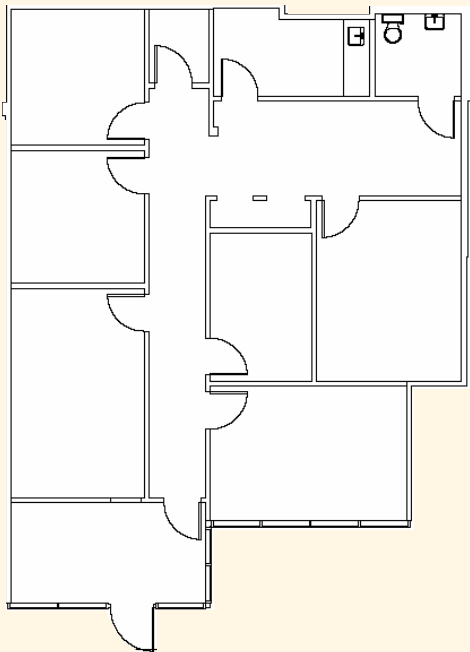

WENDY GIFFIN / CATHY STERRETT
727.894.2525
WWW.OSPREYNORTHBAY.COM

OSPREY REAL ESTATE SERVICES
A MEMBER OF THE OSPREY FAMILY OF COMPANIES

REAL ESTATE
MANAGEMENT
INVESTMENT
RECREATION