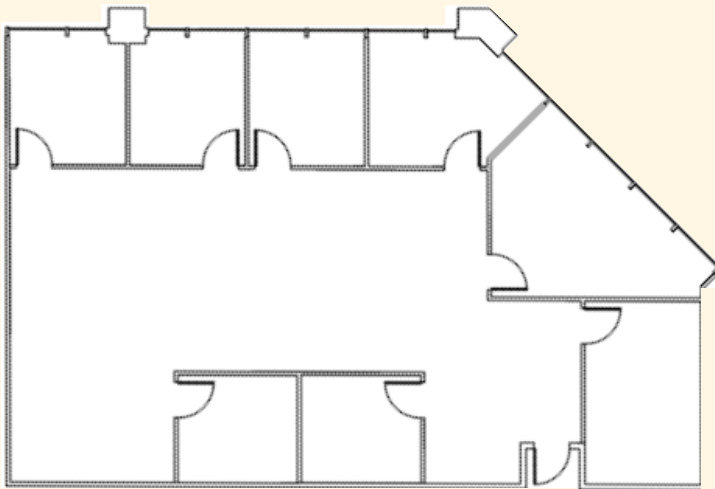

OSPREY REAL ESTATE SERVICES
A MEMBER OF THE OSPREY FAMILY OF COMPANIES

REAL ESTATE
MANAGEMENT
INVESTMENT
RECREATION

WENDY GIFFIN / CATHY STERRETT
727.894.2525
WWW.OSPREYNORTHBAY.COM