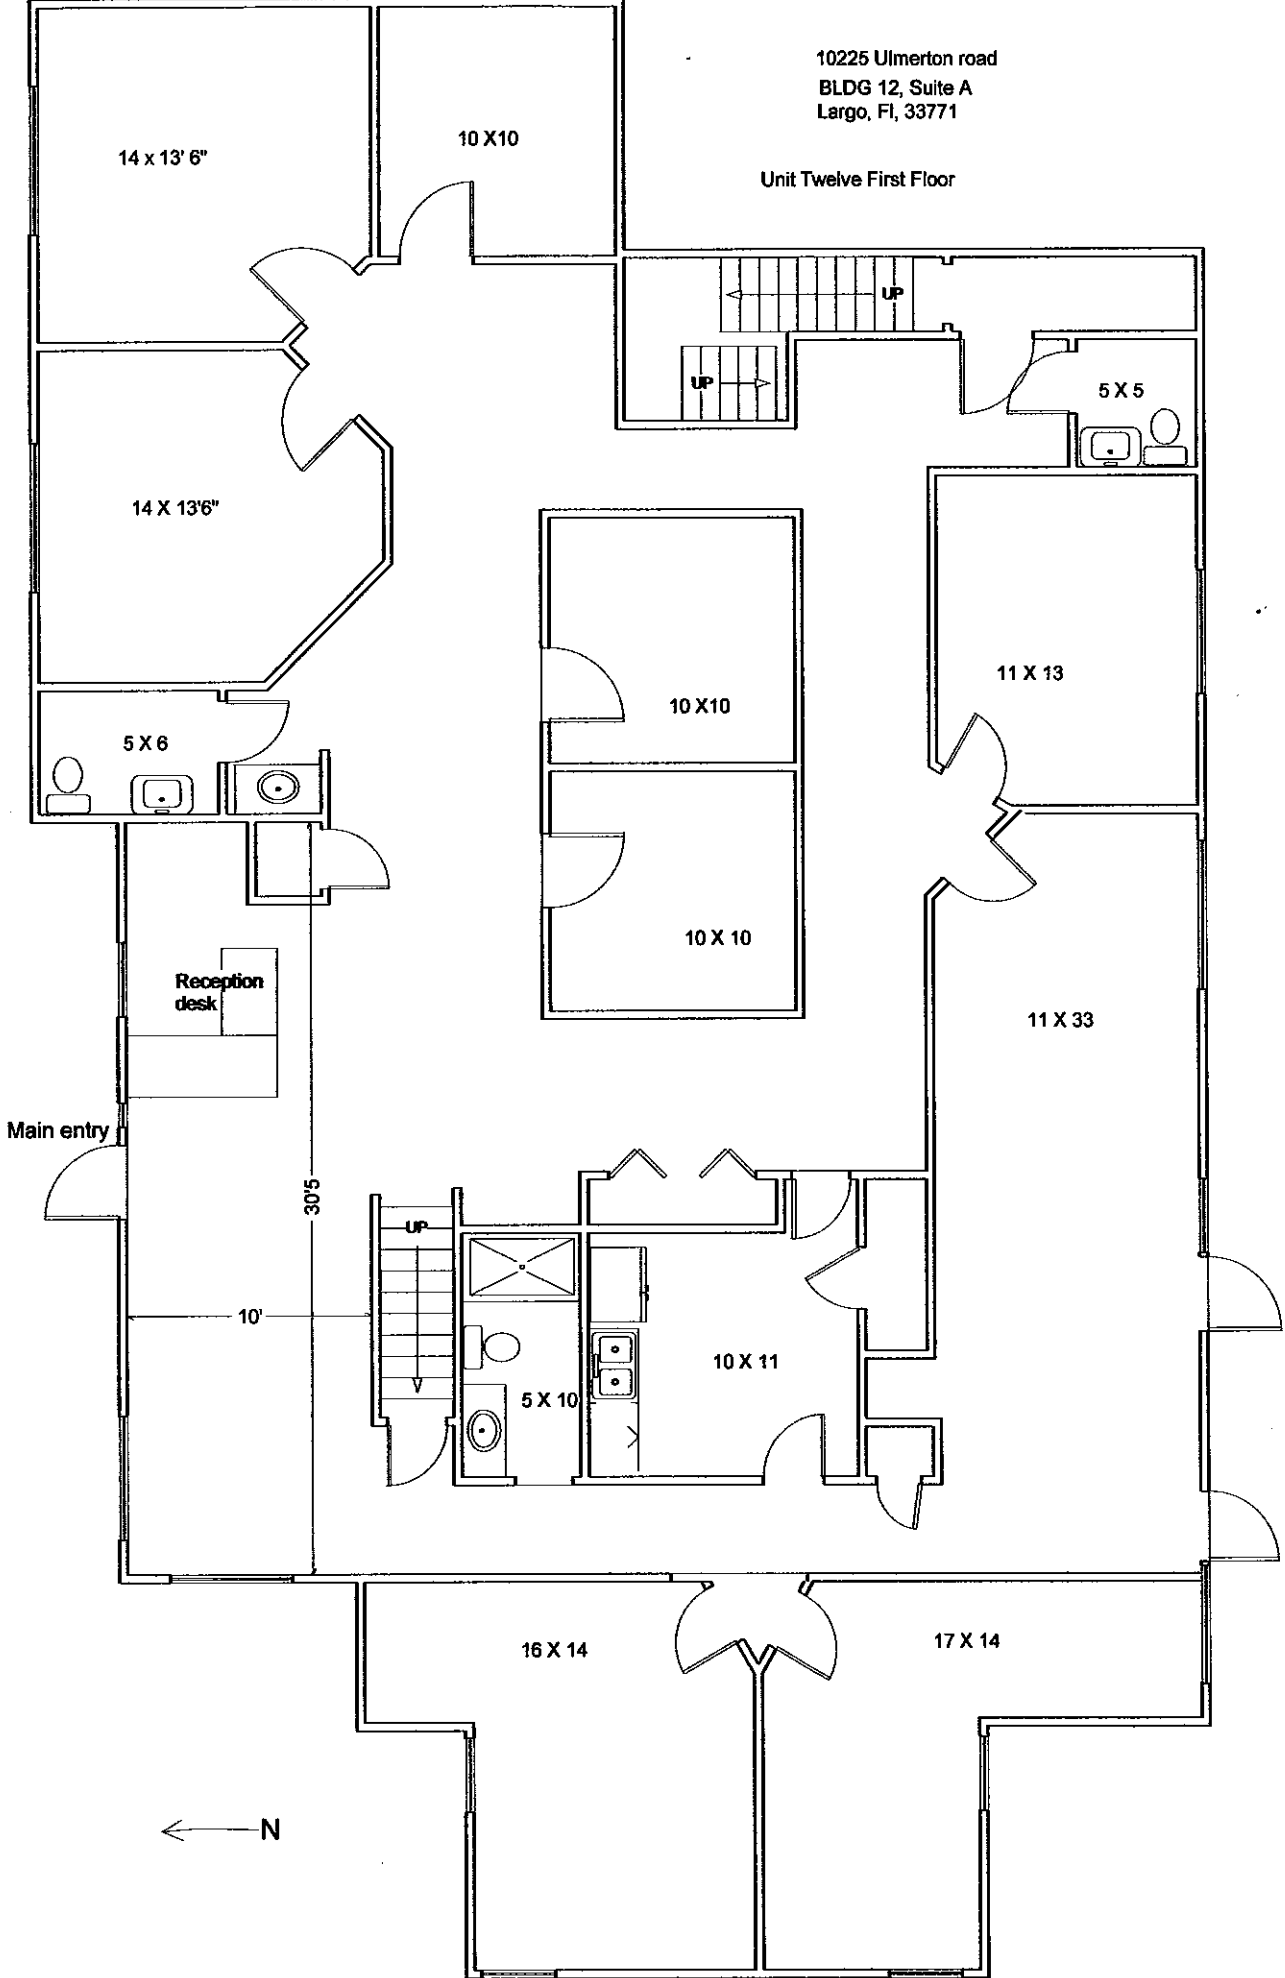

10225 Ulmerton road
BLDG 12, Suite A
Largo, Fl, 33771

Unit Twelve First Floor

14 x 13' 6"

10 X 10

14 X 13'6"

5 X 6

10 X 10

5 X 5

11 X 13

10 X 10

11 X 33

Reception desk

Main entry

30'5"

10'

UP

10 X 11

5 X 10

16 X 14

17 X 14

← N

UNIT 12 Second Floor

10225 Ulmerton Road
 BLDG 12, Suite A
 Largo, FL, 33771